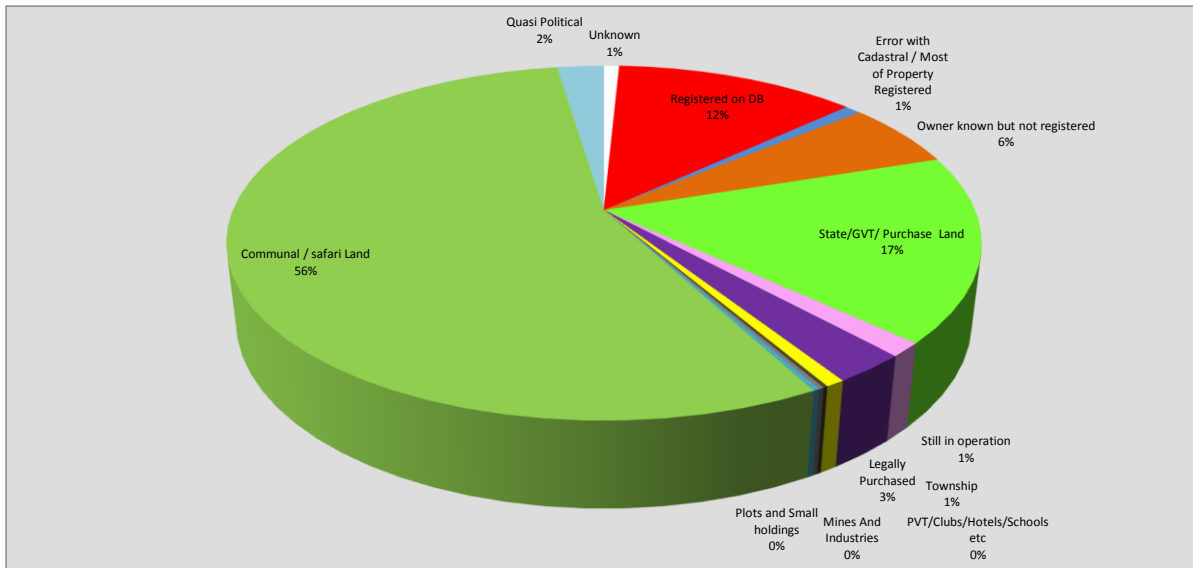

Cadastral Report

	Size	Count
Unknown	307,839	493
Registered on DB	4,850,155	3,395
Error with Cadastral / Most of Property Registered	341,444	171
Owner known but not registered	2,321,430	1,631
State/GVT/ Purchase Land	6,654,560	10,836
Still in operation	495,307	342
Legally Purchased	1,065,212	1,115
Township	275,729	573
PVT/Clubs/Hotels/Schools etc	67,100	41
Mines And Industries	76,593	44
Plots and Small holdings	92,988	1,018
Communal / safari Land	21,738,731	273
Quasi Political	940,532	68
	39,227,620	20,000

Database Reports Total registered at 5,214,692 Ha

Size Report

Count Report